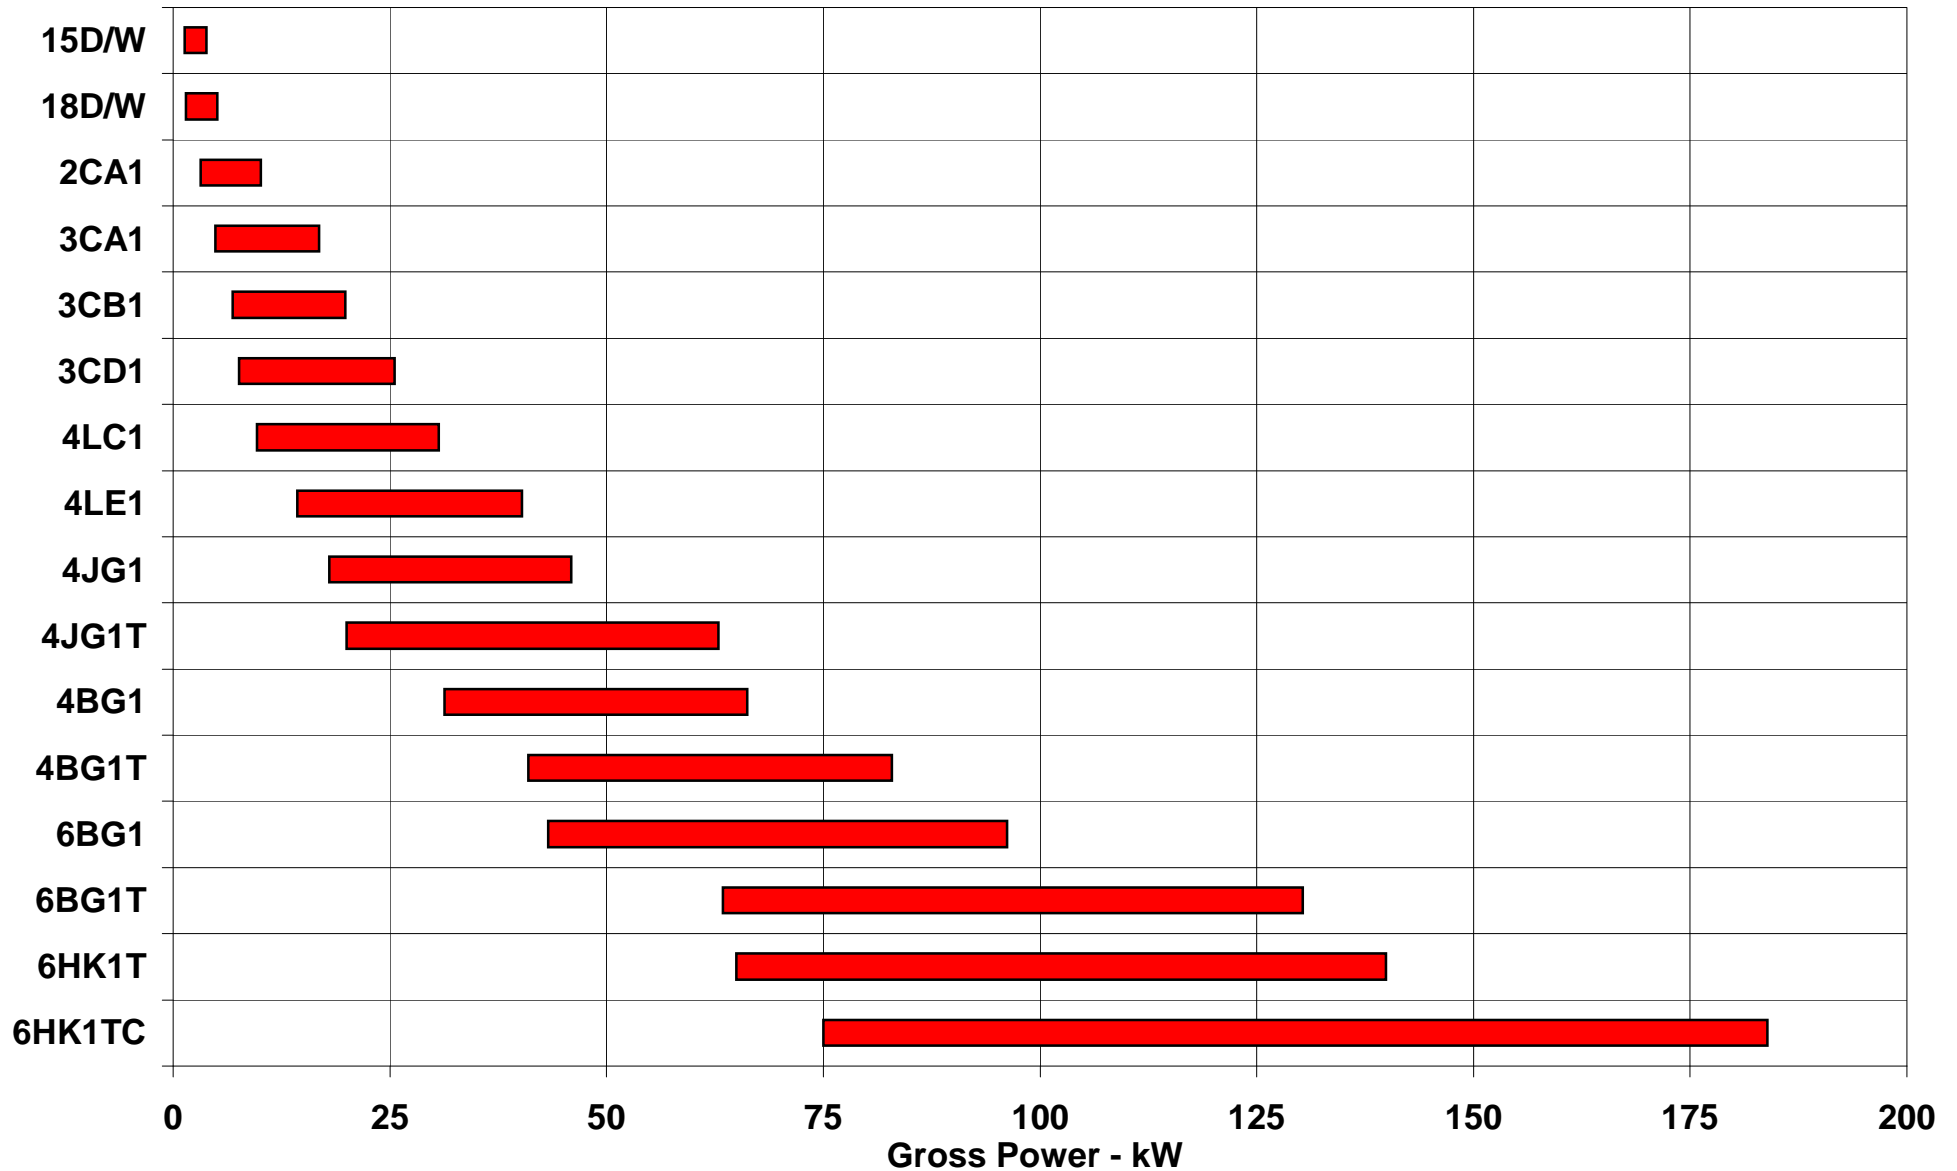

HMI Industrial Engine Range

HMI
5A, Babdown Airfield,
Nr. Tetbury, Glos. GL8 8YL

Tel: +44 (0)1666 500843
Fax: +44 (0)1666 500844
www.hmiengines.co.uk